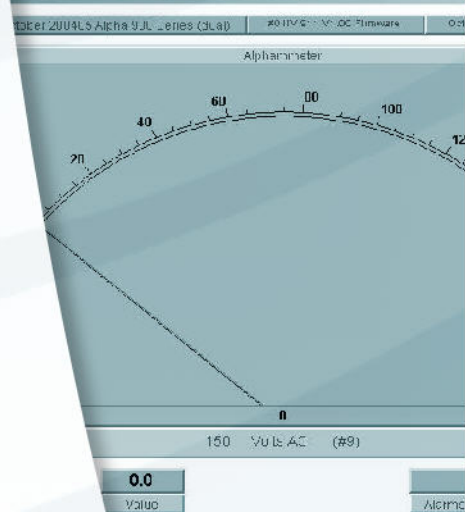

14 Blacknest Business Park
Blacknest, Nr. Alton. Hampshire. GU34 4PX
Tel: 01420 23930 Fax: 01420 23921
sales@acic.co.uk http://www.acic.co.uk

ACIC INTERNATIONAL

Provides an analogue display and data capture of up to 4 AC voltages 110-240 and 16 DC current measurements using suitable current clamps to 4000Amps DC or up to 12VDC with a resolution of 0.65mV.

Utilising the superior speed and functionality of the Alpha 911 Portable Logger, the Alphameter, is able to monitor and alarm on current measurements that fall above or below the user-defined levels.

The alarm levels can be changed 'on the fly' by a password-protected procedure using Ethernet or remotely via the GSM modem. On alarm, a text string indicating the value, site name, and a date stamp is written to a file.

As with all ACIC portable loggers, the Alphameter can be networked with additional units, up to 1.2km in distance.

All systems have Dual Media Storage with a removable solid state disk. The data is stored in hourly files and daily directories, in correspondence to RT/E/S/11305.

- ✓ Fully functioning Analogue Display
- ✓ Full Integration with ACIC Product Range
- ✓ Interactive Front end
- ✓ Remote Access Dial-in
- ✓ Monitors Voltage and Current
- ✓ Cost effective

ACIC Alphameter